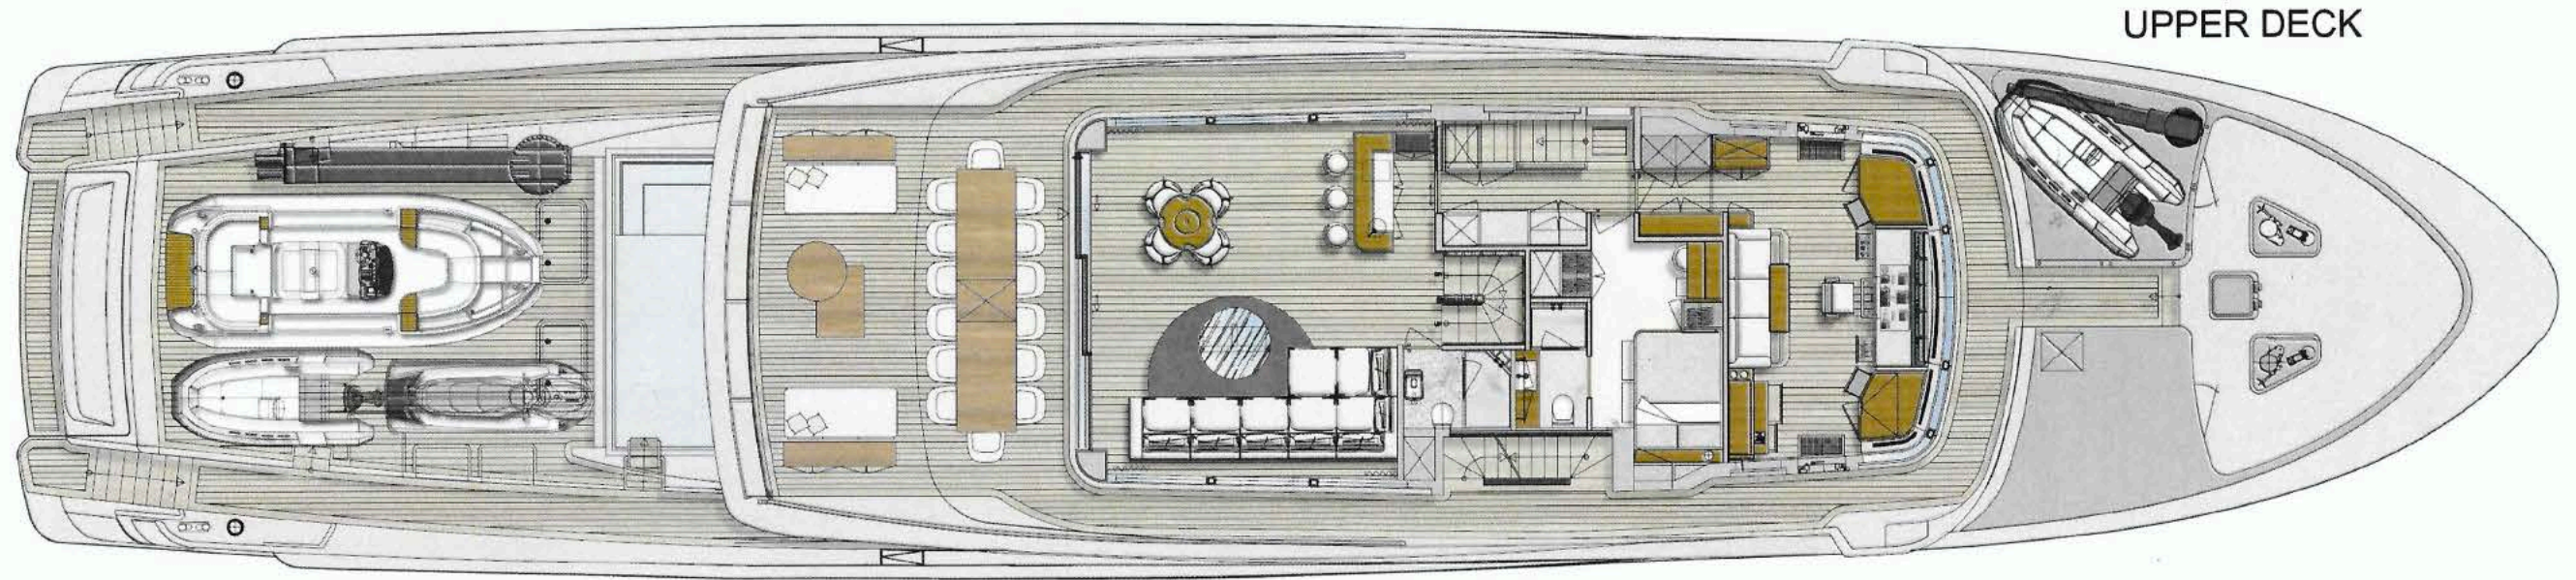

2 - DESCRIPTION OF THE YACHT

460 EXP

SZ00953

LOWER DECK

UNDER LOWER DECK