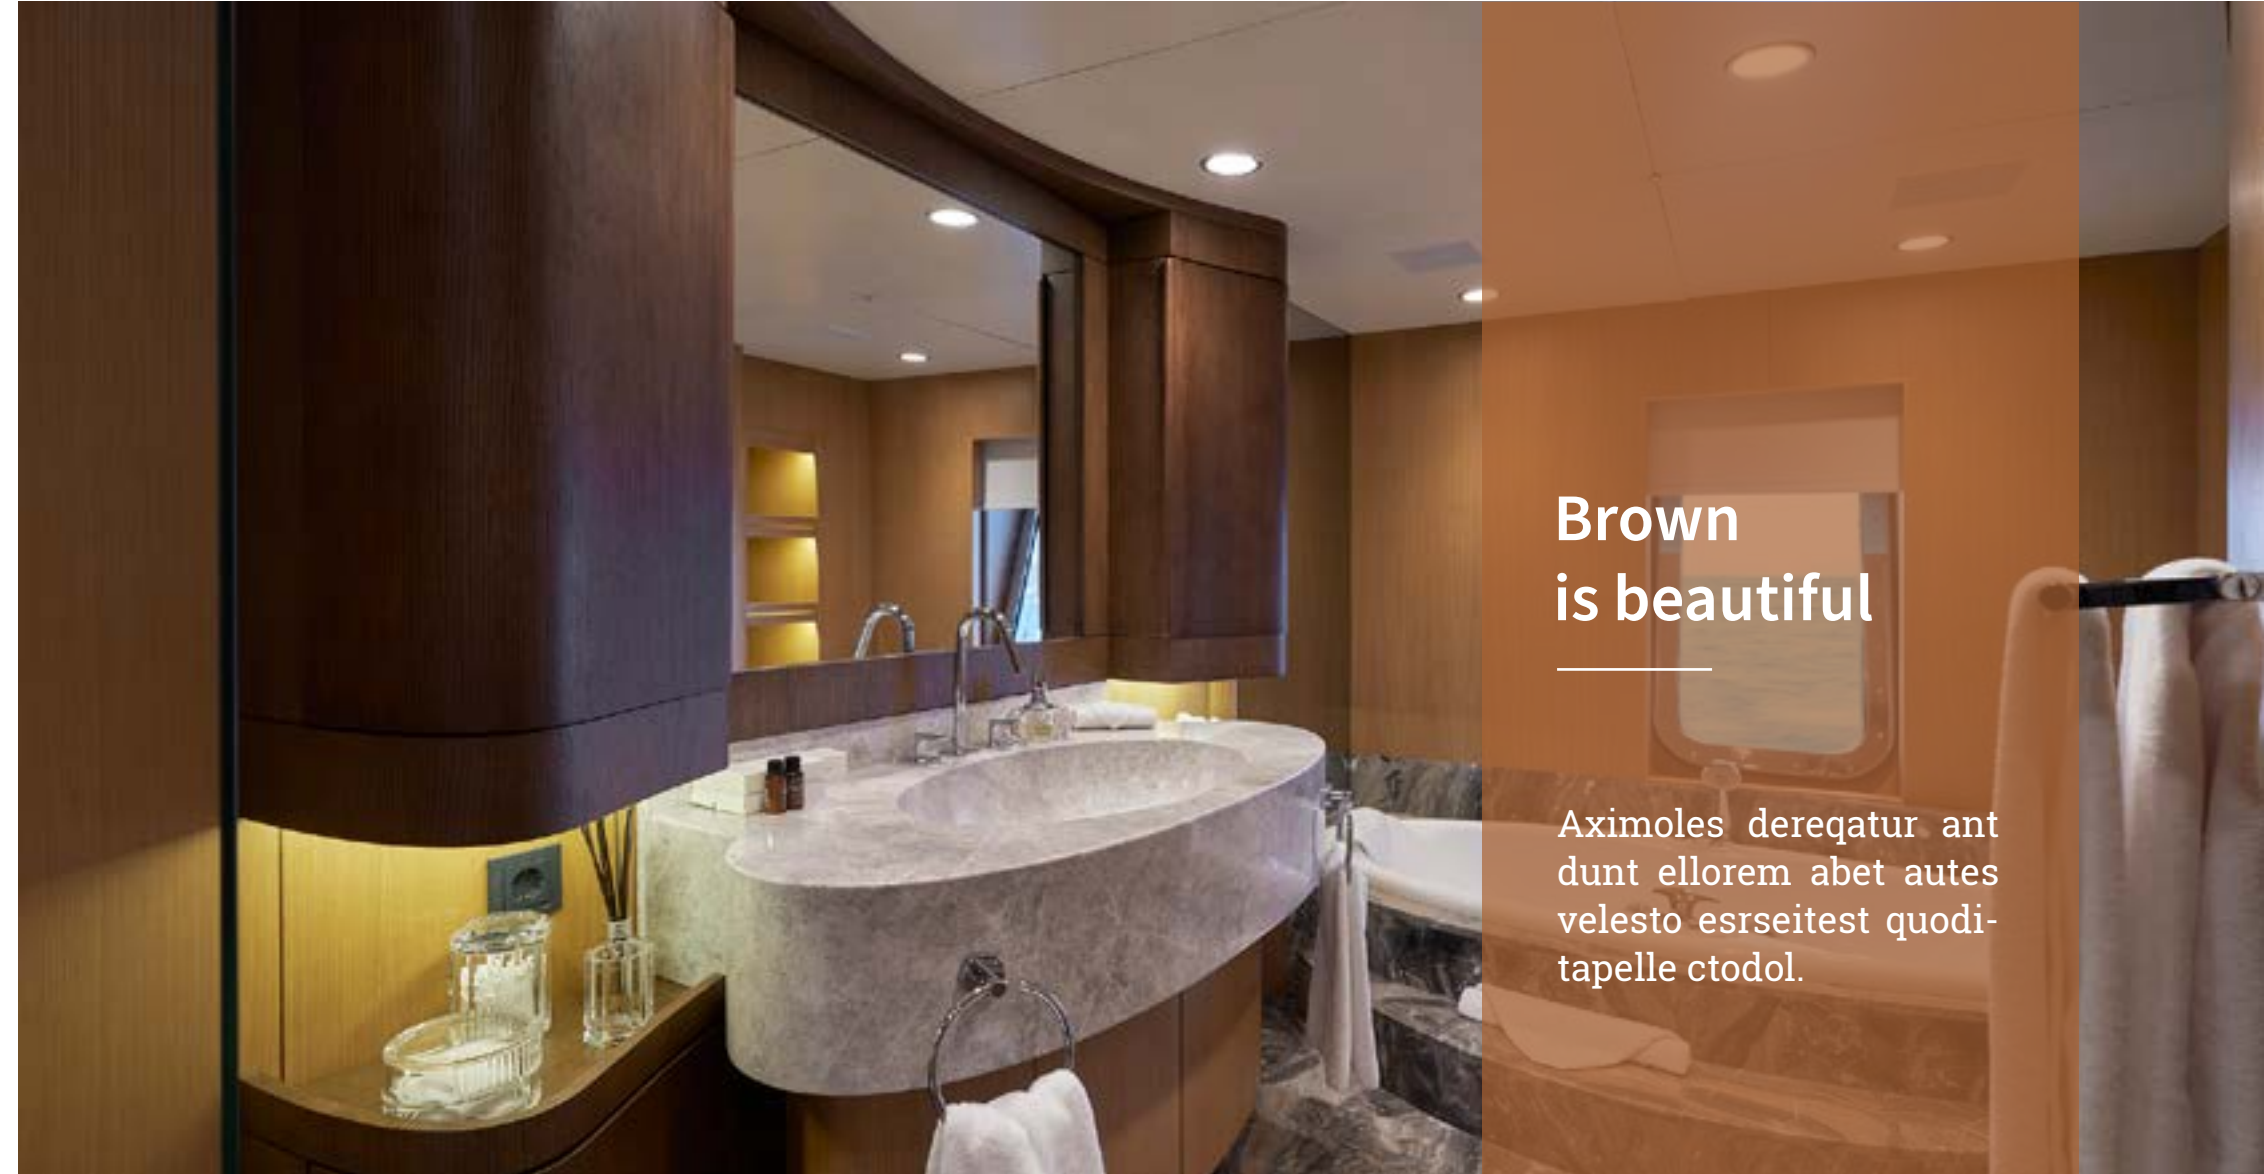

Bathrooms

Mullabor restis explaciae. Nam, officatur simagni hilitis iusa que corerum fugitaquodis di ut atem voluptatae aut es et quosant que ente non pero cus nonseque et repro dus vere que imet explant ut ommodio nsequae veles voloritius dioneceat volum volesti orupti del mos Tem faciis nos iniscit, ipsus dolorum hilia deliatur Ipsam et apicipi cipiet utatia qui omnis et re lis adi autum qui ut aut quo ma saepe vellendi nonseque et repro dus Laces dem enimiliquo venessum voluptin prataqui consern atiunt prest.

**Brown
is beautiful**

Aximoles dereqatur ant dunt ellorem abet autes velesto esrseitest quodi-tapelle ctodol.